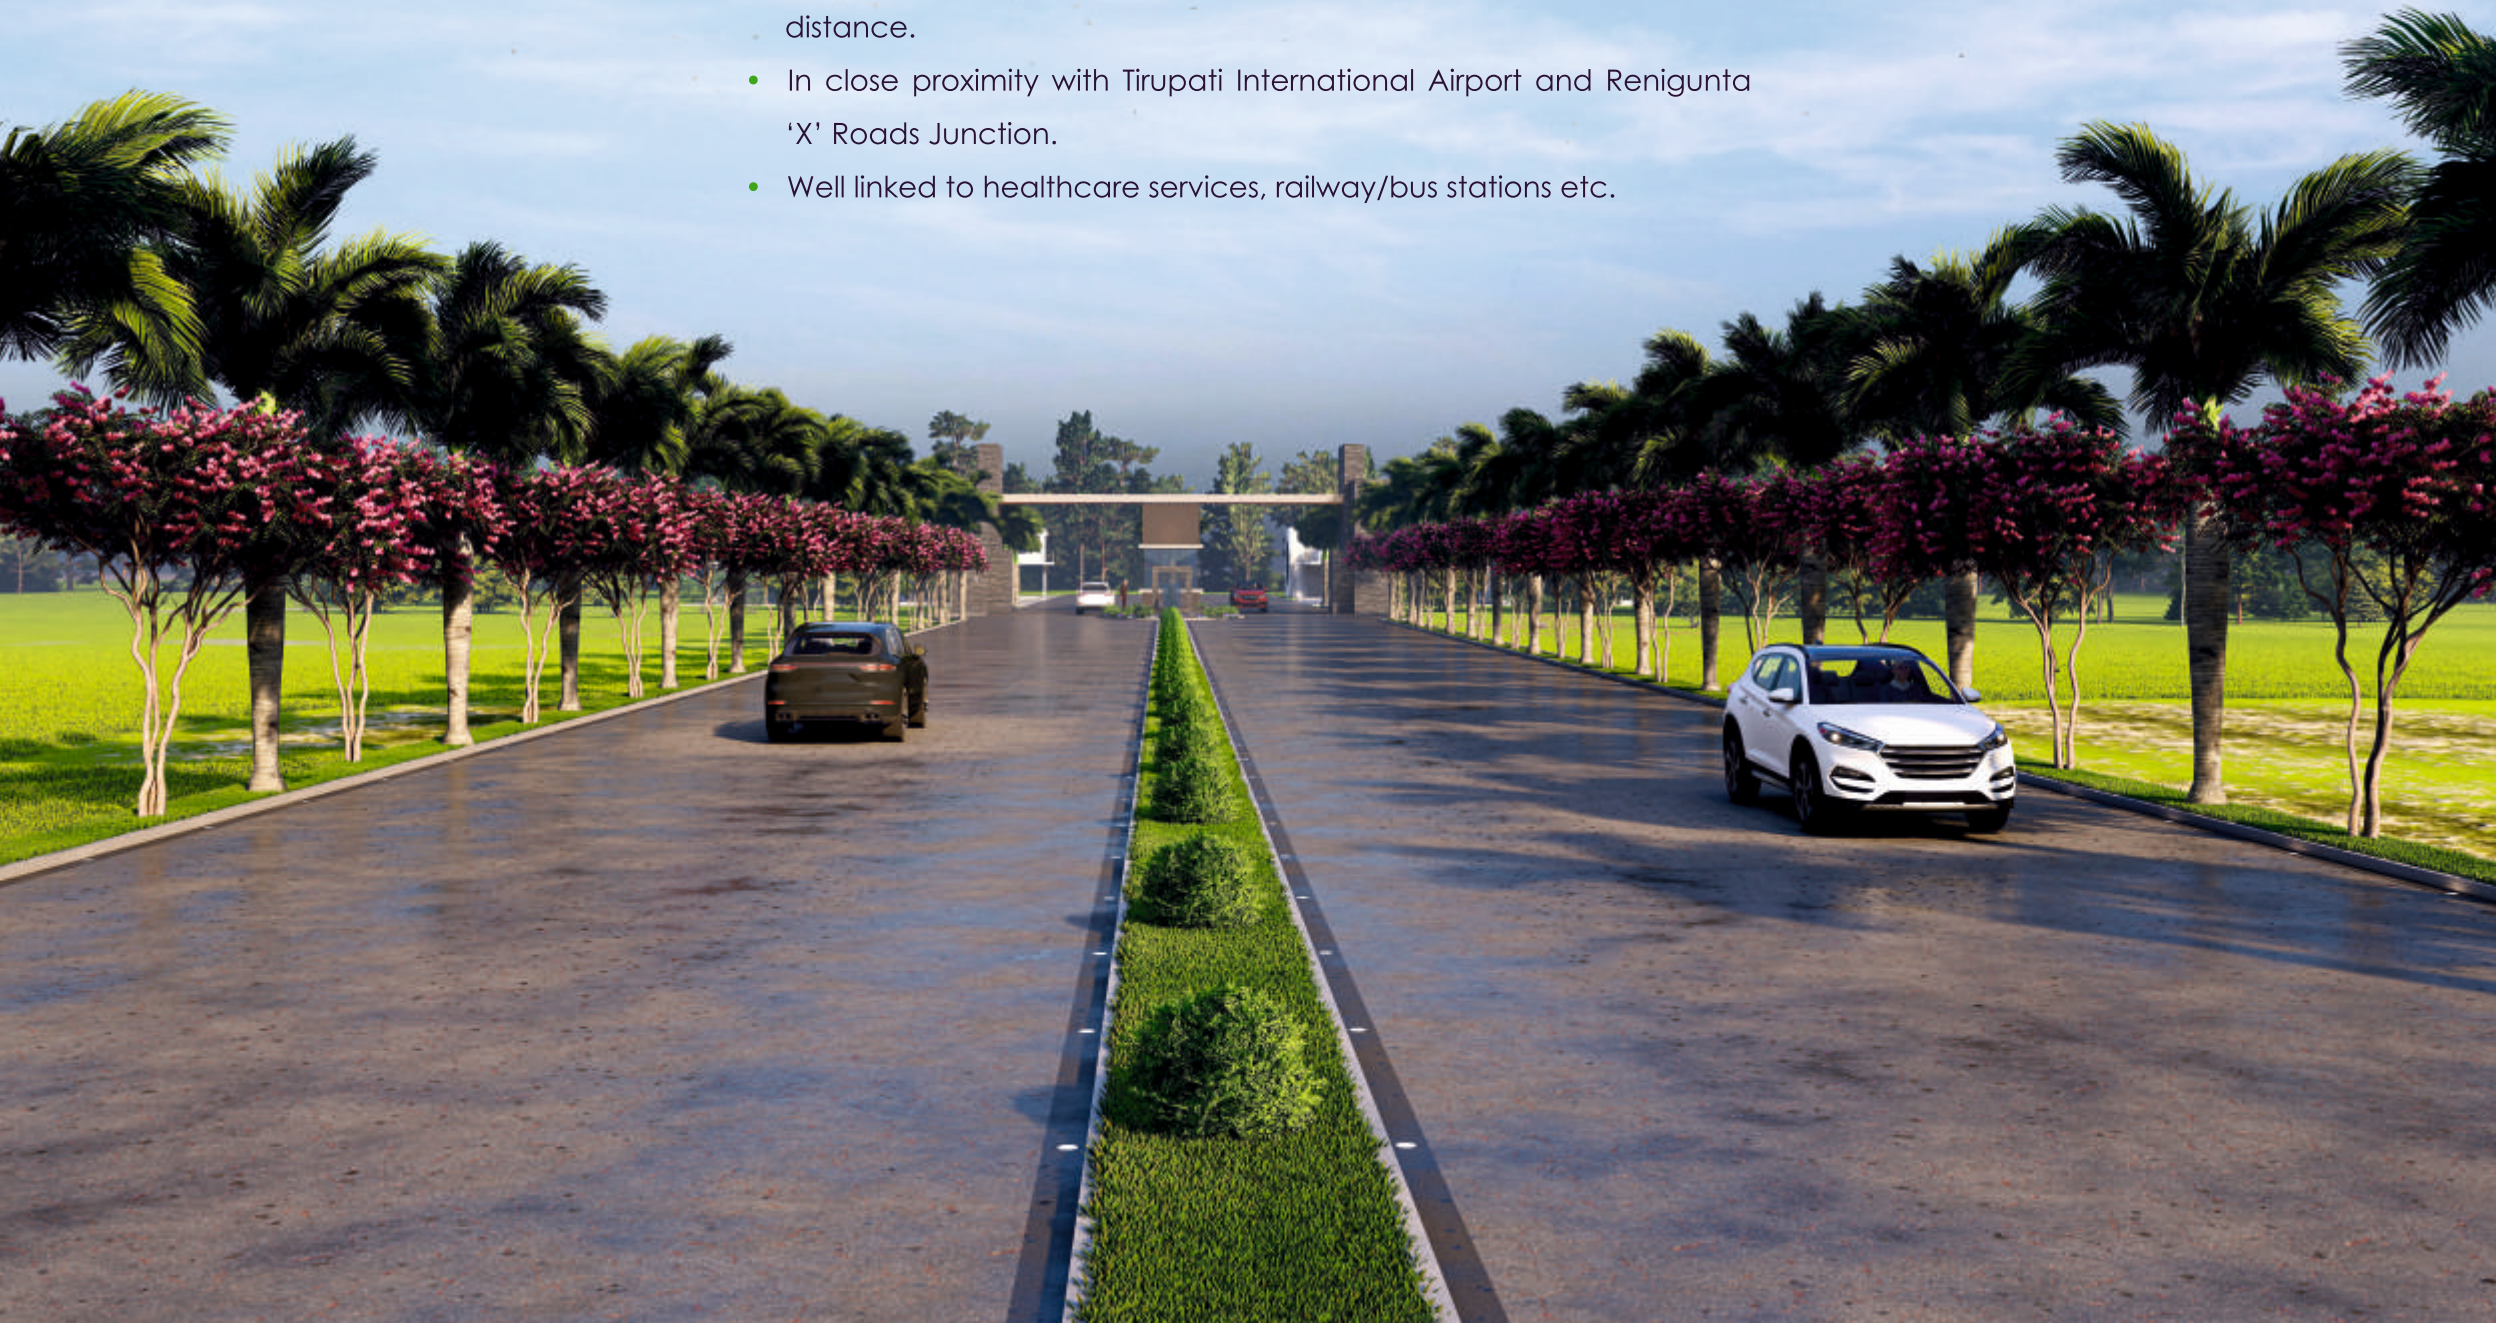

Location Map

(Not to Scale)

Locational Advantage

- Just 400 Meters from Tirupati - Naidupeta Express Highway
- Close - Shree Institute of Technical Education
- 2 Min From Shree Eshwar Reddy College of Law
- 5 Min From IIT, Tirupati
- 5 Min - Tirupati International Airport
- 5 Min - Renigunta 4 Road Junction
- 15 Min - Tirupati Bus Stand
- 15 Min - Tirupati Railway Station